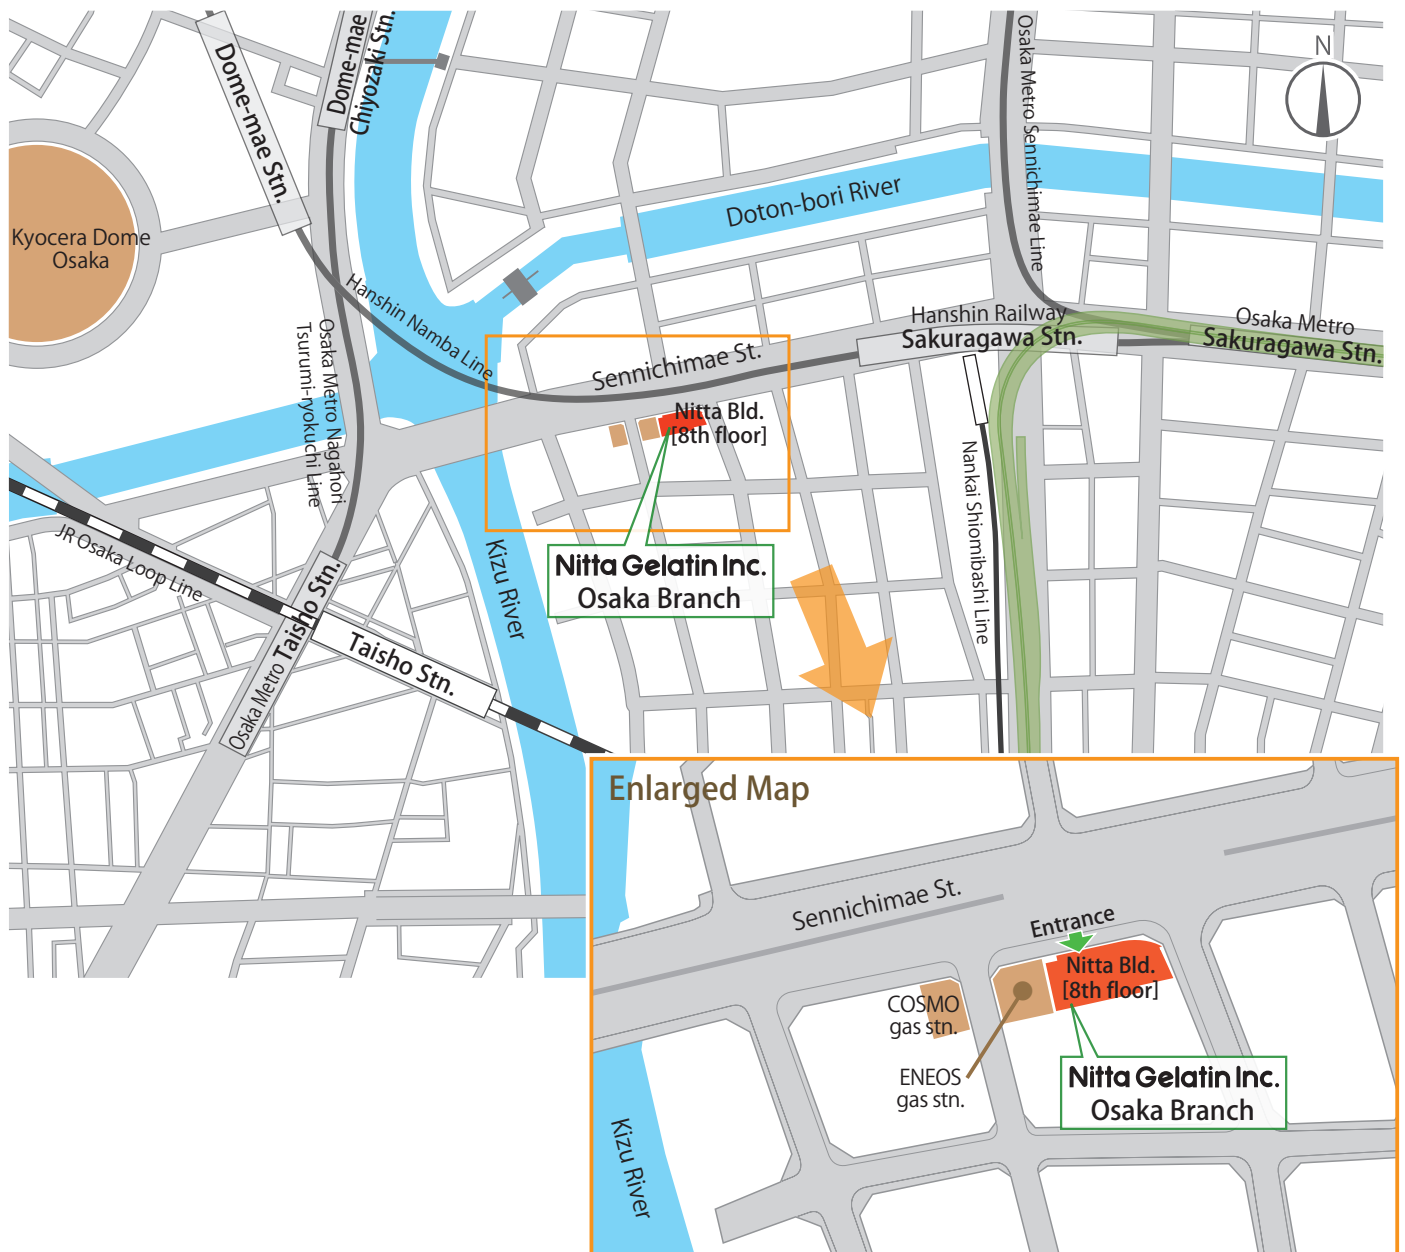

## ■ Access Map

## Nitta Gelatin Inc. Osaka Branch

4-4-26, Sakuragawa, Naniwa-ku, Osaka

Phone : +81-6-6563-1511 (key number)

Fax : +81-6-6563-1510

Approximately Seven minutes walk from Taisho Station on JR Osaka Loop Line

Approximately Six minutes walk from Taisho Station on Osaka Metro Nagahori Tsurumi-ryokuchi Line

Approximately Eight minutes walk from Sakuragawa Station on Osaka Metro Sennichimae Line

Approximately Five minutes walk from Sakuragawa Station on Hanshin Railway Namba Line