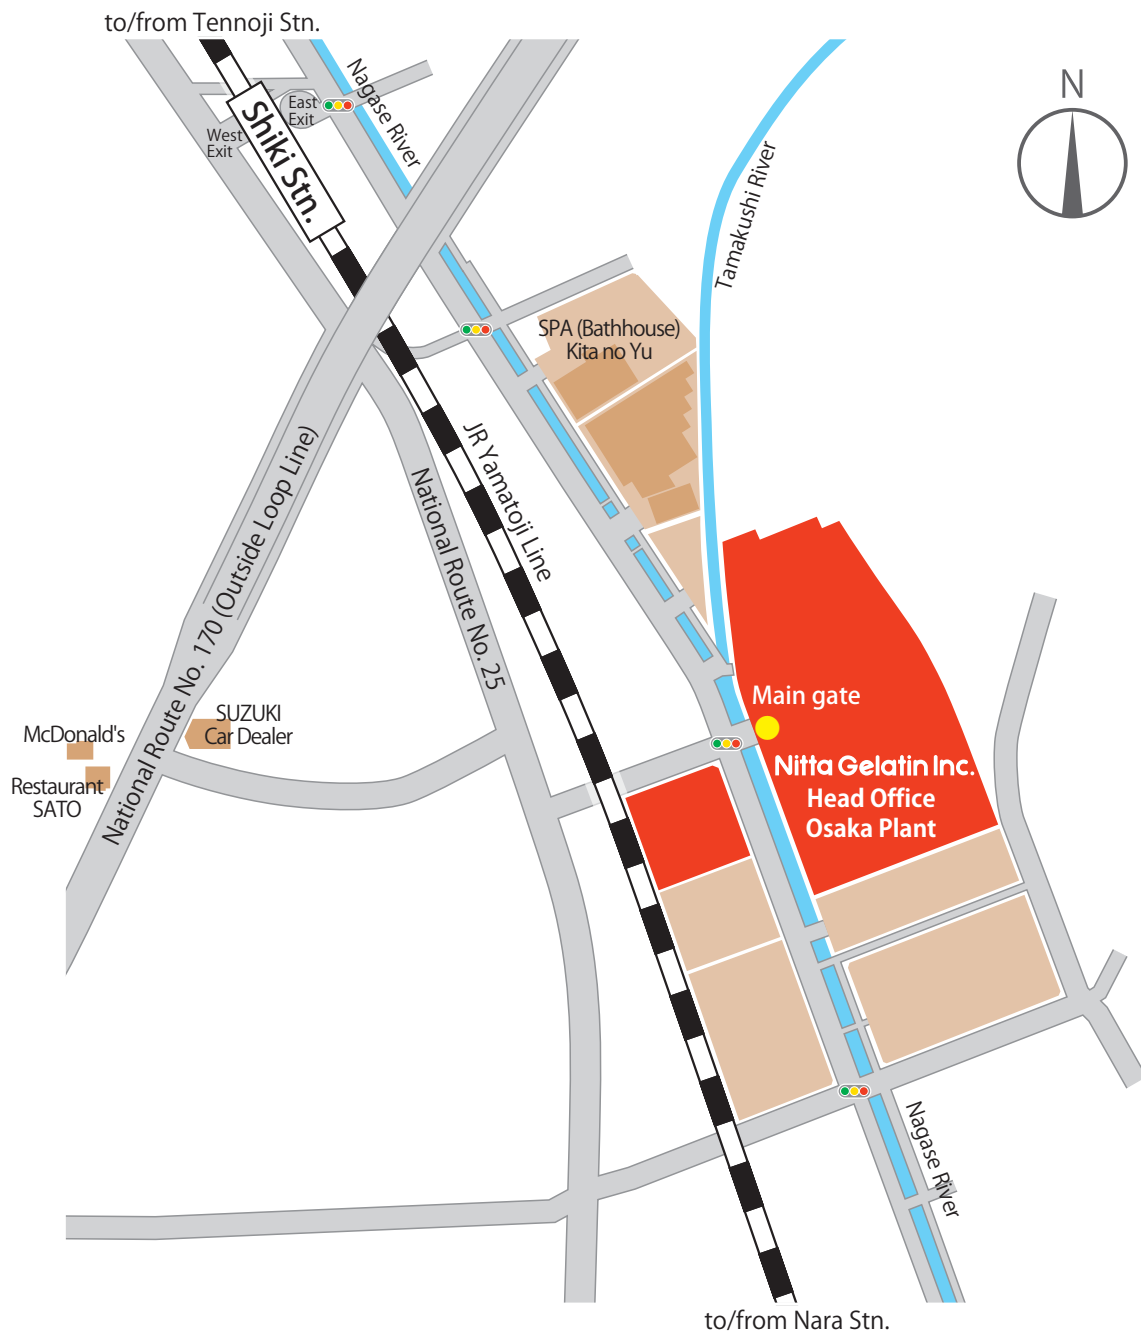

Access Map

Nitta Gelatin Inc. Head Office / Osaka Plant

2-22, Futamata, Yao-city, Osaka

Phone : +81-72-949-5381 (key number)

Fax : +81-72-949-8087

Approximately Ten minutes walk from Shiki Station on JR Yamatoji Line