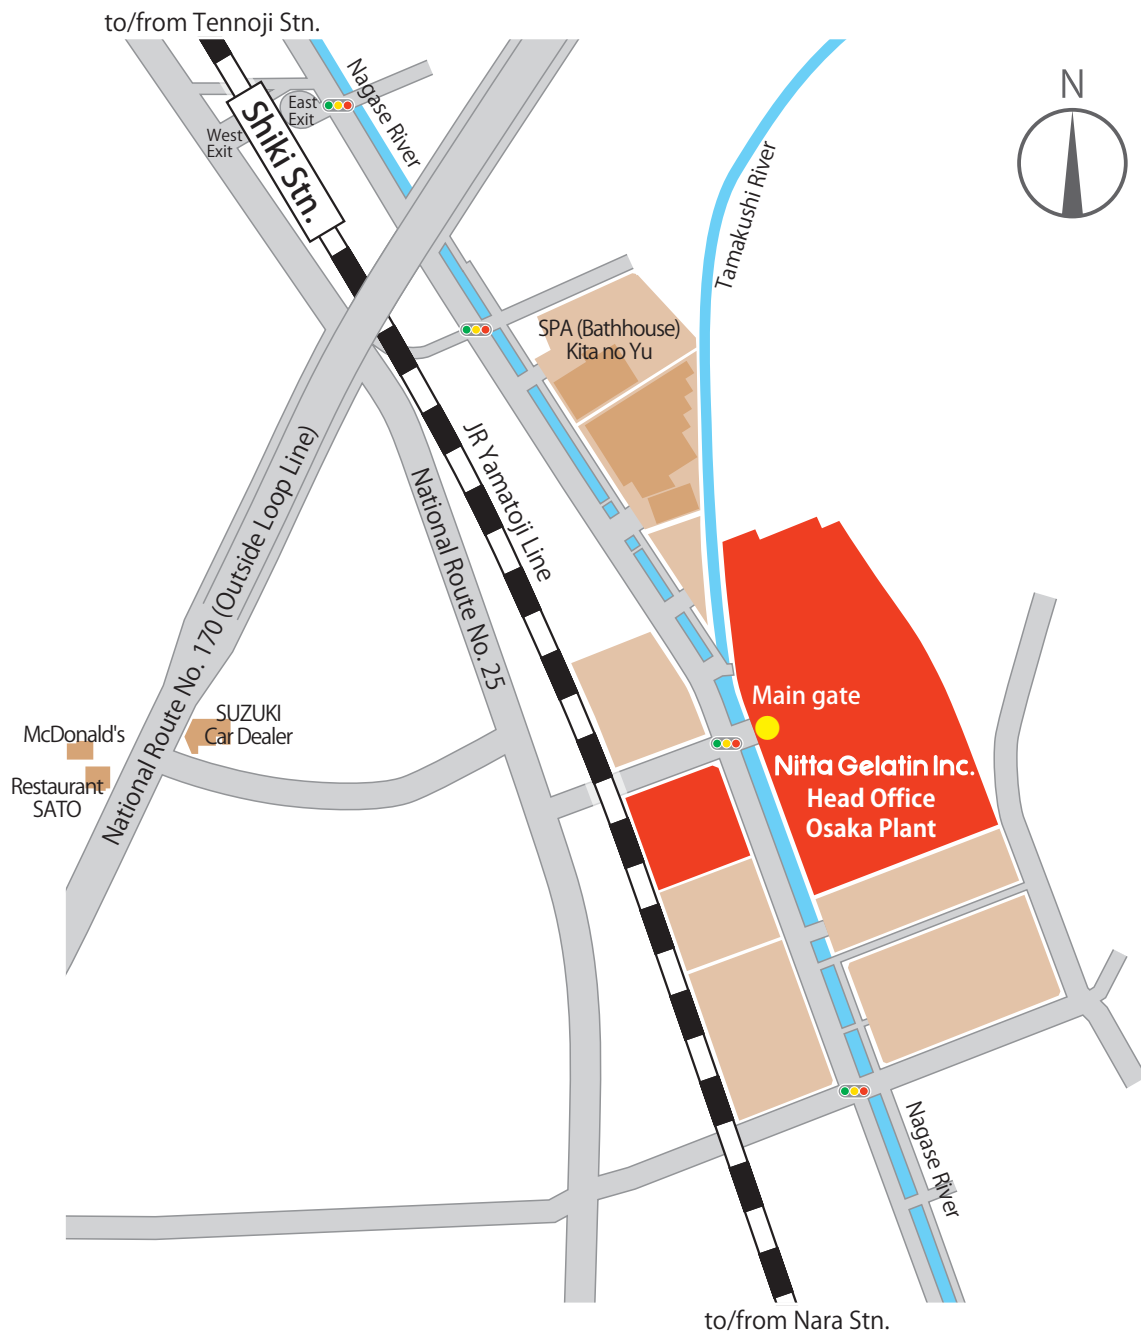

Access Map

Nitta Gelatin Inc. Head Office / Osaka Plant

22, Futamata 2-chome, Yao, Osaka (P.C. 581-0024) Japan

Phone : +81-72-949-5381 (key number)

Fax : +81-72-949-8087

Approximately Ten minutes walk from Shiki Station on JR Yamatoji Line